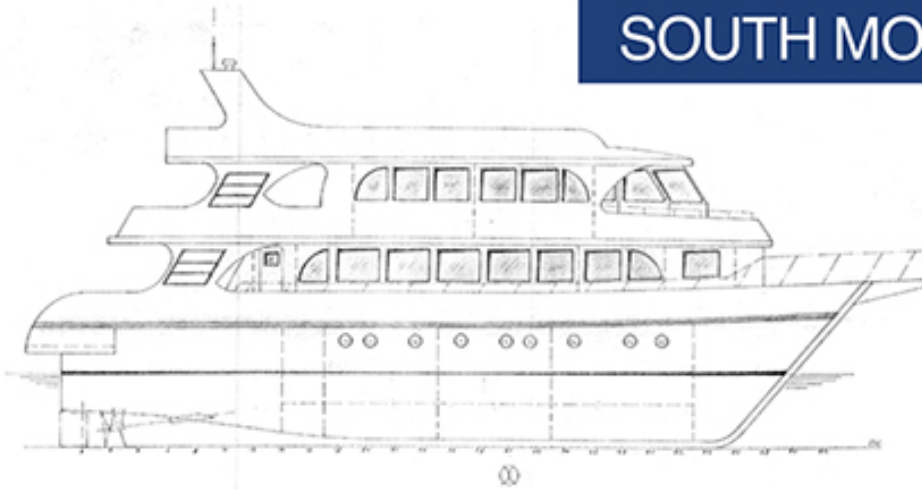

SOUTH MOON PLAN

SUN DECK

WHEEL HOUSE DECK

MAIN DECK

LOWER DECK

SEAQUEENFLEET
www.seaqueens.com REDSEA

MAIN DIMENSIONS

L.O.A	25.40 M.
L.B.P.	19.50 M.
B.	7.00 M.
H.	3.42 M.
T.	2.00 M.
FRAME SPACING	0.40 M.

EISSA

EISSA MARINE

PROJECT	M/S / SOUTH MOON	
SUBJECT	GENERAL ARRANGEMENT	
DESIGN BY	SCALE	1:50
APPROVED	DATE	